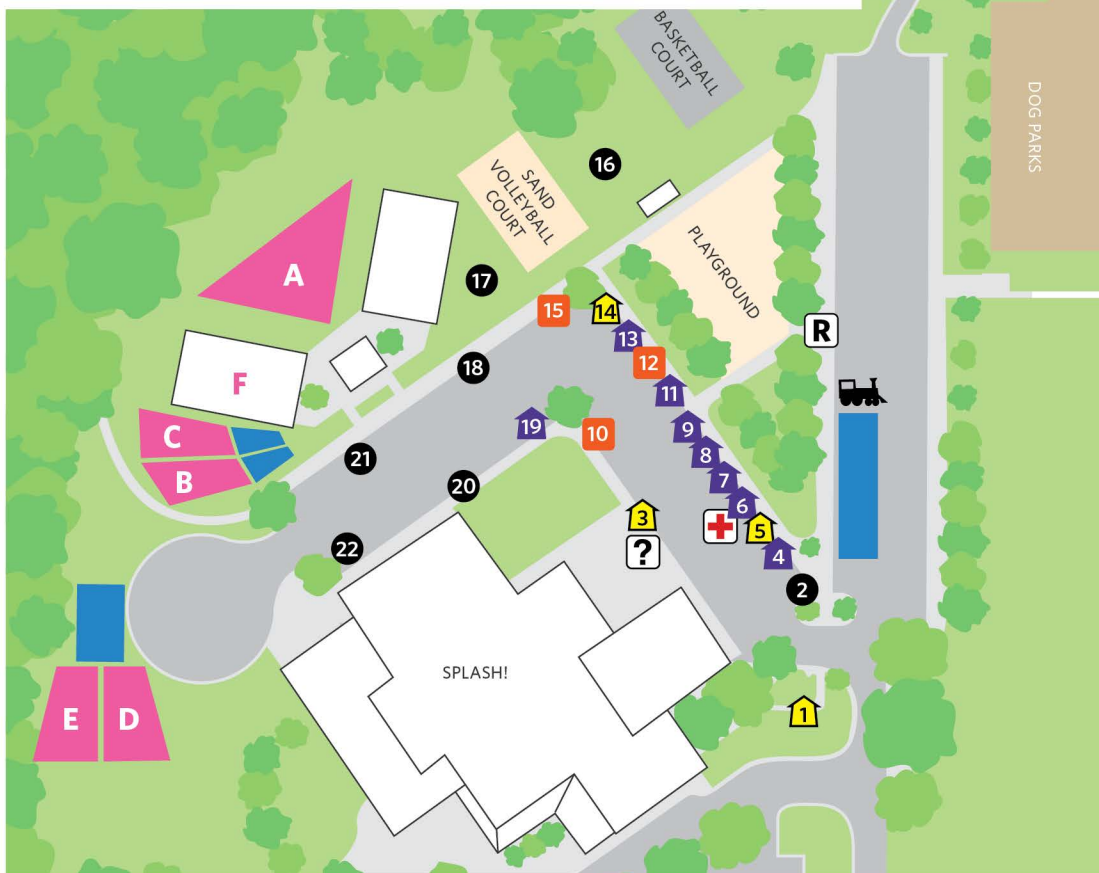

# 2025 MEGGA hunt

 Egg hunt area       Waiting area (Line up here)

- A** Baby/Toddler non-competitive hunt
- B** Pre-K competitive hunt 1: Ages 2-3
- C** Pre-K competitive hunt 2: Ages 4-5
- D** School-age competitive hunt 1: Grades K-2
- E** School-age competitive hunt 2: Grades 3-5
- D/E** Inclusive hunt (after School-age hunts)
- F** Adaptive non-competitive hunt (Shelter A)
- G** Family Hunts

-  Information (Willamalane Booth)
-  Restrooms
-  First Aid (Ranger Booth)

## WILLAMALANE BOOTHS

-  Check-in Booths
-  Willamalane Booth
-  Willamalane Rangers
-  Willamalane Sensory Booth

## ATTRACTIONS

-  Music: Kutsinhira Marimba
-  Willamalane Train
-  Inflatable Games
-  Inflatable Gator
-  Balloon Animals
-  Photo Booth
-  Crafts
-  Face Painters